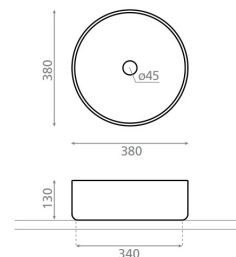

CLASSIC

stone beige 380x380x130 mm

Product code 9293

Product description

The Classic series combines the timeless beauty of natural stone and a striking surface structure with modern design. Embossed surfaces and harmonious tones bring a natural appearance to the washbasins. Durable materials and clear forms make the series a stylish choice for both modern and nature-inspired bathrooms. The vessel washbasin is installed on top of the countertop. The product is delivered without a bottom valve and water trap. The washbasin model does not include an overflow protection.

Technical information

- Washbasin material: Porcelain
- Sink installation method: Countertop washbasin
- Washbasin color: Beige

Delivery content

Washbasin without overflow and without tap hole (non-closing waste and trap must be ordered separately)