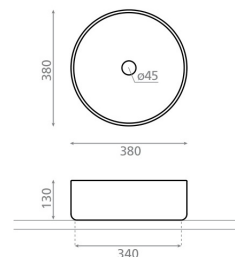

CLASSIC

stone grey 380x380x130 mm

Product code 9292**Product description**

The Classic series combines the timeless beauty of natural stone and a striking surface structure with modern design. Embossed surfaces and harmonious tones bring a natural appearance to the washbasins. Durable materials and clear forms make the series a stylish choice for both modern and nature-inspired bathrooms. The vessel washbasin is installed on top of the countertop. The product is delivered without a bottom valve and water trap. The washbasin model does not include an overflow protection.

**Technical information**

- Washbasin material: Porcelain
- Sink installation method: Countertop washbasin
- Washbasin color: Grey

**Delivery content**

Washbasin without overflow and without tap hole (non-closing waste and trap must be ordered separately)