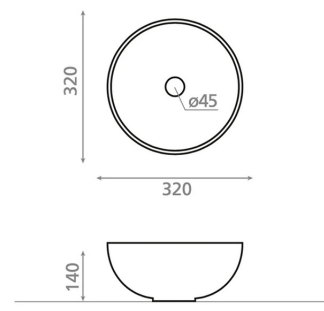

TINEO TRAQUITA

porcelain rose brown 320x320x140 mm

Product code 9291

Product description

Hand-painted round porcelain washbasins that imitate the natural surface and structure of trachyte stone. The handcrafted finish brings a natural appearance, rugged elegance, and individual character to the bathroom. The vessel washbasin is installed on top of the countertop. The product is delivered without a bottom valve and water trap. The washbasin model does not include an overflow protection.

Technical information

- Washbasin material: Porcelain
- Sink installation method: Countertop washbasin
- Washbasin color: Harmaan sininen

Delivery content

Washbasin without overflow and without tap hole (non-closing waste and trap must be ordered separately)