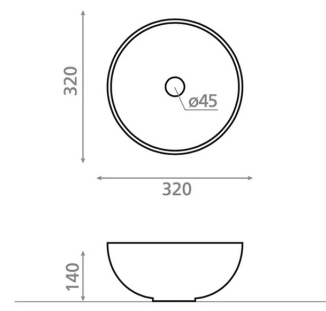

Technical information

- Washbasin material: Porcelain
- Sink installation method: Countertop washbasin
- Washbasin color: Akvamariini