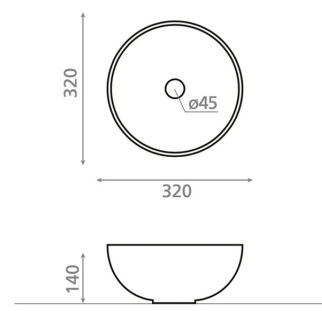

TINEO TRAQUITA

porcelain grey blue 320x320x140 mm

Product code 9289

Product description

Hand-painted round porcelain washbasins that imitate the natural surface and structure of trachyte stone. The handcrafted finish brings a natural appearance, rugged elegance, and individual character to the bathroom. The vessel washbasin is installed on top of the countertop. The product is delivered without a bottom valve and water trap. The washbasin model does not include an overflow protection.

Technical information

- Washbasin material: Porcelain
- Sink installation method: Countertop washbasin
- Washbasin color: Harmaan sininen

Delivery content

Washbasin without overflow and without tap hole (non-closing waste and trap must be ordered separately)