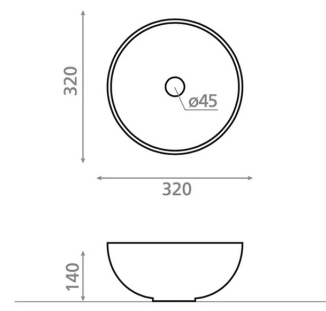

TINEO TRAQUITA

porcelain yellow 320x320x140 mm

Product code 9288

Product description

Hand-painted round porcelain washbasins that imitate the natural surface and structure of trachyte stone. The handcrafted finish brings a natural appearance, rugged elegance, and individual character to the bathroom. The vessel washbasin is installed on top of the countertop. The product is delivered without a bottom valve and water trap. The washbasin model does not include an overflow protection.

Technical information

- Washbasin material: Porcelain
- Sink installation method: Countertop washbasin
- Washbasin color: Yellow

Delivery content

Washbasin without overflow and without tap hole (non-closing waste and trap must be ordered separately)