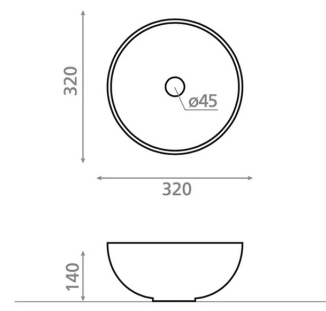

TINEO TRAQUITA

porcelain cream 320x320x140 mm

Product code 9287

Product description

Hand-painted round porcelain washbasins that imitate the natural surface and structure of trachyte stone. The handcrafted finish brings a natural appearance, rugged elegance, and individual character to the bathroom. The vessel washbasin is installed on top of the countertop. The product is delivered without a bottom valve and water trap. The washbasin model does not include an overflow protection.

Technical information

- Washbasin material: Porcelain
- Sink installation method: Countertop washbasin
- Washbasin color: Kerma

Delivery content

Washbasin without overflow and without tap hole (non-closing waste and trap must be ordered separately)