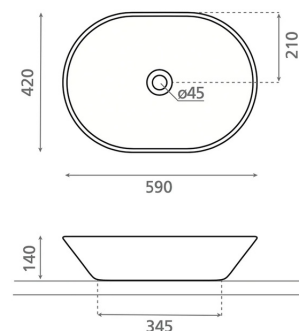

NEW TOULOUSE TRAQUITA

porcelain rose brown 420x590x140 mm

Product code 9286

Product description

The hand-painted New Toulouse series combines a soft oval shape with a handcrafted, refined finish. The nuanced mineral tones bring individuality, depth, and harmonious elegance to each washbasin. The result is a striking interior design element where craftsmanship and modern design meet. The vessel washbasin is installed on top of the countertop. The product is delivered without a bottom valve and water trap. The washbasin model does not include an overflow protection.

Technical information

- Washbasin material: Porcelain
- Sink installation method: Countertop washbasin
- Washbasin color: Punaruskea

Delivery content

Washbasin without overflow and without tap hole (non-closing waste and trap must be ordered separately)