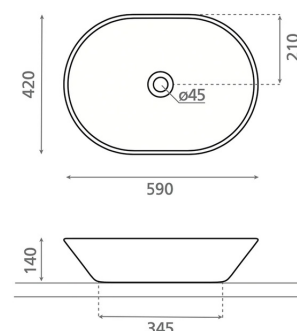

NEW TOULOUSE TRAQUITA

porcelain aquamarina 420x590x140 mm

Product code 9285

Product description

The hand-painted New Toulouse series combines a soft oval shape with a handcrafted, refined finish. The nuanced mineral tones bring individuality, depth, and harmonious elegance to each washbasin. The result is a striking interior design element where craftsmanship and modern design meet. The vessel washbasin is installed on top of the countertop. The product is delivered without a bottom valve and water trap. The washbasin model does not include an overflow protection.

Technical information

- Washbasin material: Porcelain
- Sink installation method: Countertop washbasin
- Washbasin color: Akvamariini

Delivery content

Washbasin without overflow and without tap hole (non-closing waste and trap must be ordered separately)