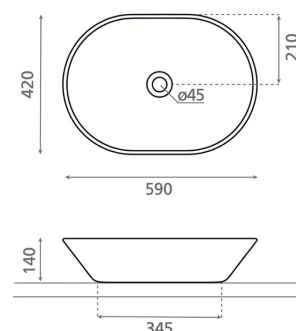

NEW TOULOUSE TRAQUITA

porcelain grey blue 420x590x140 mm

Product code 9284

Product description

The hand-painted New Toulouse series combines a soft oval shape with a handcrafted, refined finish. The nuanced mineral tones bring individuality, depth, and harmonious elegance to each washbasin. The result is a striking interior design element where craftsmanship and modern design meet. The vessel washbasin is installed on top of the countertop. The product is delivered without a bottom valve and water trap. The washbasin model does not include an overflow protection.

Technical information

- Washbasin material: Porcelain
- Sink installation method: Countertop washbasin
- Washbasin color: Harmaan sininen

Delivery content

Washbasin without overflow and without tap hole (non-closing waste and trap must be ordered separately)