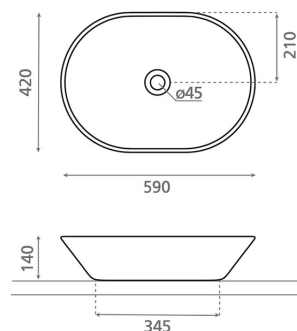

NEW TOULOUSE TRAQUITA

porcelain yellow 420x590x140 mm

Product code 9283

Product description

The hand-painted New Toulouse series combines a soft oval shape with a handcrafted, refined finish. The nuanced mineral tones bring individuality, depth, and harmonious elegance to each washbasin. The result is a striking interior design element where craftsmanship and modern design meet. The vessel washbasin is installed on top of the countertop. The product is delivered without a bottom valve and water trap. The washbasin model does not include an overflow protection.

Technical information

- Washbasin material: Porcelain
- Sink installation method: Countertop washbasin
- Washbasin color: Yellow

Delivery content

Washbasin without overflow and without tap hole (non-closing waste and trap must be ordered separately)