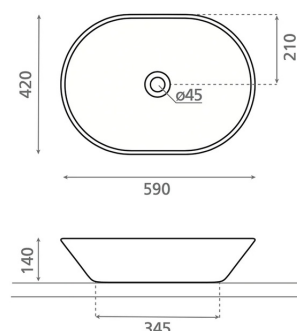

NEW TOULOUSE TRAQUITA

porcelain cream 420x590x140 mm

Product code 9282

Product description

The hand-painted New Toulouse series combines a soft oval shape with a handcrafted, refined finish. The nuanced mineral tones bring individuality, depth, and harmonious elegance to each washbasin. The result is a striking interior design element where craftsmanship and modern design meet. The vessel washbasin is installed on top of the countertop. The product is delivered without a bottom valve and water trap. The washbasin model does not include an overflow protection.

Technical information

- Washbasin material: Porcelain
- Sink installation method: Countertop washbasin
- Washbasin color: Kerma

Delivery content

Washbasin without overflow and without tap hole (non-closing waste and trap must be ordered separately)