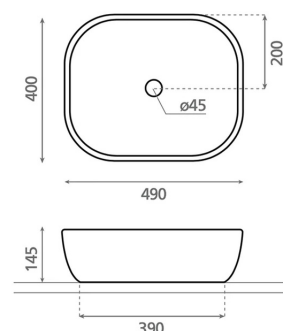

OLEA 50 TRAQUITA

porcelain rose brown 400x490x145 mm

Product code 9281

Product description

The Atelier series brings a touch of craftsmanship and an artistic expression to the classic Olea series. Each washbasin is hand-painted in soft and nuanced tones that emphasize individuality and the role of color in interior design. The result is a personal and elegant whole. The vessel washbasin is installed on top of the countertop. The product is delivered without a bottom valve and water trap. The washbasin model does not include an overflow protection.

Technical information

- Washbasin material: Porcelain
- Sink installation method: Countertop washbasin
- Washbasin color: Punaruskea

Delivery content

Washbasin without overflow and without tap hole (non-closing waste and trap must be ordered separately)