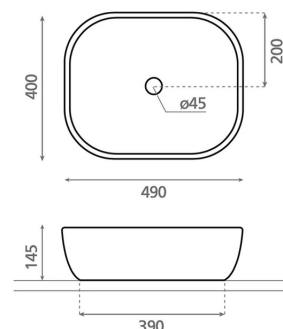

OLEA 50 TRAQUITA

porcelain aquamarina 400x490x145 mm

Product code 9280

Product description

The Atelier series brings a touch of craftsmanship and an artistic expression to the classic Olea series. Each washbasin is hand-painted in soft and nuanced tones that emphasize individuality and the role of color in interior design. The result is a personal and elegant whole. The vessel washbasin is installed on top of the countertop. The product is delivered without a bottom valve and water trap. The washbasin model does not include an overflow protection.

Technical information

- Washbasin material: Porcelain
- Sink installation method: Countertop washbasin
- Washbasin color: Akvamariini

Delivery content

Washbasin without overflow and without tap hole (non-closing waste and trap must be ordered separately)