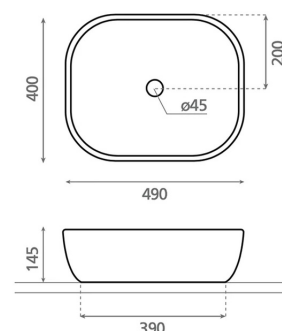

OLEA 50 TRAQUITA

porcelain grey blue 400x490x145 mm

Product code 9279

Product description

The Atelier series brings a touch of craftsmanship and an artistic expression to the classic Olea series. Each washbasin is hand-painted in soft and nuanced tones that emphasize individuality and the role of color in interior design. The result is a personal and elegant whole. The vessel washbasin is installed on top of the countertop. The product is delivered without a bottom valve and water trap. The washbasin model does not include an overflow protection.

Technical information

- Washbasin material: Porcelain
- Sink installation method: Countertop washbasin
- Washbasin color: Blue

Delivery content

Washbasin without overflow and without tap hole (non-closing waste and trap must be ordered separately)