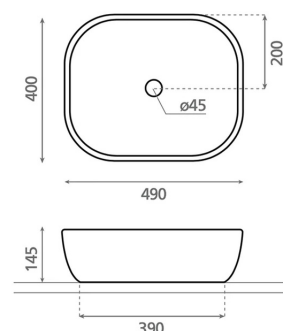

OLEA 50 TRAQUITA

porcelain yellow 400x490x145 mm

Product code 9278

Product description

The Atelier series brings a touch of craftsmanship and an artistic expression to the classic Olea series. Each washbasin is hand-painted in soft and nuanced tones that emphasize individuality and the role of color in interior design. The result is a personal and elegant whole. The vessel washbasin is installed on top of the countertop. The product is delivered without a bottom valve and water trap. The washbasin model does not include an overflow protection.

Technical information

- Washbasin material: Porcelain
- Sink installation method: Countertop washbasin
- Washbasin color: Yellow

Delivery content

Washbasin without overflow and without tap hole (non-closing waste and trap must be ordered separately)