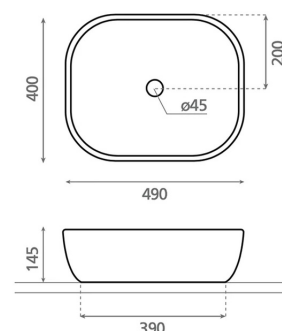

OLEA 50 TRAQUITA

porcelain cream 400x490x145 mm

Product code 9277

Product description

The Atelier series brings a touch of craftsmanship and an artistic expression to the classic Olea series. Each washbasin is hand-painted in soft and nuanced tones that emphasize individuality and the role of color in interior design. The result is a personal and elegant whole. The vessel washbasin is installed on top of the countertop. The product is delivered without a bottom valve and water trap. The washbasin model does not include an overflow protection.

Technical information

- Washbasin material: Porcelain
- Sink installation method: Countertop washbasin
- Washbasin color: Kerma

Delivery content

Washbasin without overflow and without tap hole (non-closing waste and trap must be ordered separately)