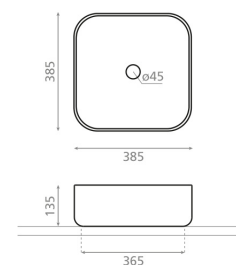

CLASSIC CUADRADO

stone brown 385x385x135 mm

Product code 9276

Product description

The Classic series combines the timeless beauty of natural stone and a striking surface structure with modern design. Embossed surfaces and harmonious tones bring a natural appearance to the washbasins. Durable materials and clear forms make the series a stylish choice for both modern and nature-inspired bathrooms. The vessel washbasin is installed on top of the countertop. The product is delivered without a bottom valve and water trap. The washbasin model does not include an overflow protection.

Technical information

- Washbasin material: Porcelain
- Sink installation method: Countertop washbasin
- Washbasin color: Beige

Delivery content

Washbasin without overflow and without tap hole (non-closing waste and trap must be ordered separately)