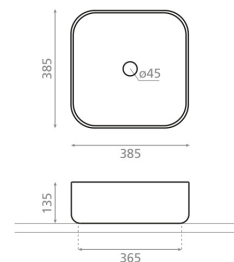

CLASSIC CUADRADO

stone grey 385x385x135 mm

Product code 9275

Product description

The Classic series combines the timeless beauty of natural stone and a striking surface structure with modern design. Embossed surfaces and harmonious tones bring a natural appearance to the washbasins. Durable materials and clear forms make the series a stylish choice for both modern and nature-inspired bathrooms. The vessel washbasin is installed on top of the countertop. The product is delivered without a bottom valve and water trap. The washbasin model does not include an overflow protection.

Technical information

- Washbasin material: Porcelain
- Sink installation method: Countertop washbasin
- Washbasin color: Grey

Delivery content

Washbasin without overflow and without tap hole (non-closing waste and trap must be ordered separately)