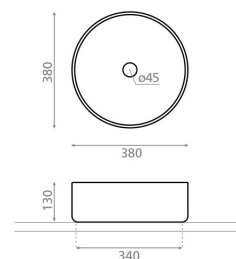

CLASSIC

stone pink 380x380x130 mm

Product code 9274**Product description**

The Classic series combines the timeless beauty of natural stone and a striking surface structure with modern design. Embossed surfaces and harmonious tones bring a natural appearance to the washbasins. Durable materials and clear forms make the series a stylish choice for both modern and nature-inspired bathrooms. The vessel washbasin is installed on top of the countertop. The product is delivered without a bottom valve and water trap. The washbasin model does not include an overflow protection.

**Technical information**

- Washbasin material: Porcelain
- Sink installation method: Countertop washbasin
- Washbasin color: Vaaleanpunainen

**Delivery content**

Washbasin without overflow and without tap hole (non-closing waste and trap must be ordered separately)