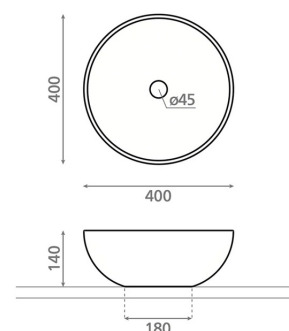

CLASSIC BOWL

stone brown 400x400x140 mm

Product code 9273

Product description

The Classic series combines the timeless beauty of natural stone and a striking surface structure with modern design. Embossed surfaces and harmonious tones bring a natural appearance to the washbasins. Durable materials and clear forms make the series a stylish choice for both modern and nature-inspired bathrooms. The vessel washbasin is installed on top of the countertop. The product is delivered without a bottom valve and water trap. The washbasin model does not include an overflow protection.

Technical information

- Washbasin material: Porcelain
- Sink installation method: Countertop washbasin
- Washbasin color: Beige

Delivery content

Washbasin without overflow and without tap hole (non-closing waste and trap must be ordered separately)