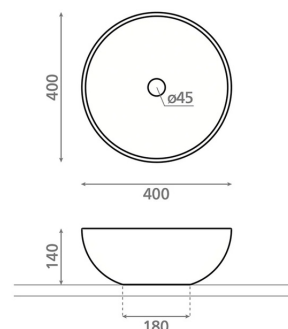

CLASSIC BOWL

stone grey 400x400x140 mm

Product code 9272

Product description

The Classic series combines the timeless beauty of natural stone and a striking surface structure with modern design. Embossed surfaces and harmonious tones bring a natural appearance to the washbasins. Durable materials and clear forms make the series a stylish choice for both modern and nature-inspired bathrooms. The vessel washbasin is installed on top of the countertop. The product is delivered without a bottom valve and water trap. The washbasin model does not include an overflow protection.

Technical information

- Washbasin material: Porcelain
- Sink installation method: Countertop washbasin
- Washbasin color: Grey

Delivery content

Washbasin without overflow and without tap hole (non-closing waste and trap must be ordered separately)