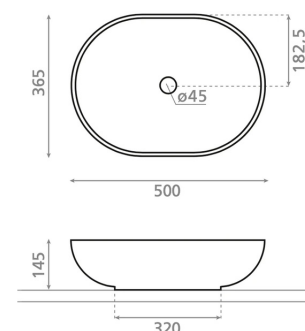

FOLK SCANDINAVIAN OVAL

porcelain 365x500x145 mm

Product code 9271

Product description

The Folk Scandinavian series draws inspiration from Nordic aesthetics. The series combines modern Scandinavian style and warm personality, making the washbasin a striking part of the bathroom interior. Hand-painted details give each porcelain washbasin a unique expression. The vessel washbasin is installed on top of the countertop. The product is delivered without a bottom valve and water trap.

Technical information

- Washbasin material: Porcelain
- Sink installation method: Countertop washbasin

Delivery content

Washbasin with overflow, without tap hole (waste and trap must be ordered separately)