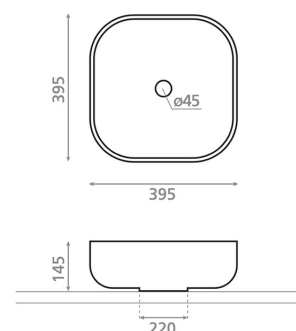

FOLK SCANDINAVIAN CUADRADO

porcelain 395x395x145 mm

Product code 9270

Product description

The Folk Scandinavian series draws inspiration from Nordic aesthetics. The series combines modern Scandinavian style and warm personality, making the washbasin a striking part of the bathroom interior. Hand-painted details give each porcelain washbasin a unique expression. The vessel washbasin is installed on top of the countertop. The product is delivered without a bottom valve and water trap.

Technical information

- Washbasin material: Porcelain
- Sink installation method: Countertop washbasin

Delivery content

Washbasin with overflow, without tap hole (waste and trap must be ordered separately)