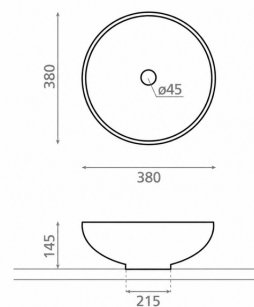

FOLK SCANDINAVIAN CIRCULAR

porcelain 380x380x145 mm

Product code 9269

Product description

The Folk Scandinavian series draws inspiration from Nordic aesthetics. The series combines modern Scandinavian style and warm personality, making the washbasin a striking part of the bathroom interior. Hand-painted details give each porcelain washbasin a unique expression. The vessel washbasin is installed on top of the countertop. The product is delivered without a bottom valve and water trap.

Technical information

- Washbasin material: Porcelain
- Sink installation method: Countertop washbasin

Delivery content

Washbasin with overflow, without tap hole (waste and trap must be ordered separately)