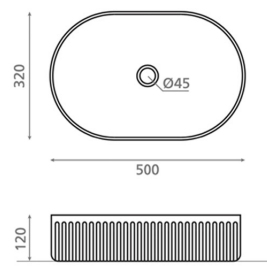

Technical information

- Washbasin material: Porcelain
- Sink installation method: Countertop washbasin
- Washbasin color: Terracotta