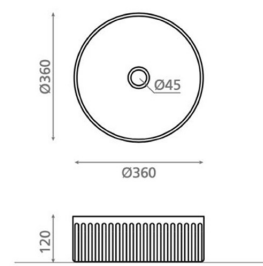

Technical information

- Washbasin material: Porcelain
- Sink installation method: Countertop washbasin
- Washbasin color: Terracotta

Delivery content

Washbasin without overflow and without tap hole (non-closing waste and trap must be ordered separately)