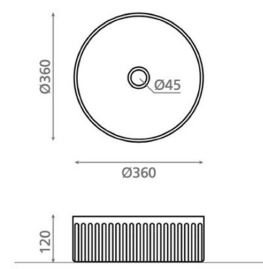

Technical information

- Washbasin material: Porcelain
- Sink installation method: Countertop washbasin
- Washbasin color: Black

Delivery content

Washbasin without overflow and without tap hole (non-closing waste and trap must be ordered separately)