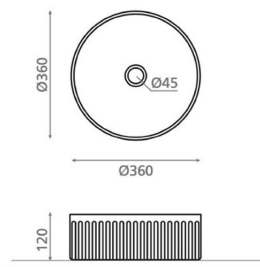

Technical information

- Washbasin material: Porcelain
- Sink installation method: Countertop washbasin
- Washbasin color: Oranssi

Delivery content

Washbasin without overflow and without tap hole (non-closing waste and trap must be ordered separately)