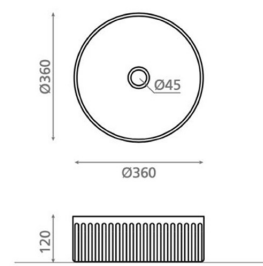

Technical information

- Washbasin material: Porcelain
- Sink installation method: Countertop washbasin
- Washbasin color: Blue

Delivery content

Washbasin without overflow and without tap hole (non-closing waste and trap must be ordered separately)