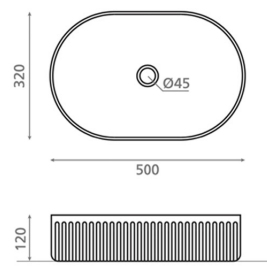

Technical information

- Washbasin material: Porcelain
- Sink installation method: Countertop washbasin
- Washbasin color: Oranssi