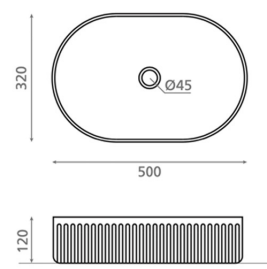

WADI OVAL

porcelain grey 320x500x120 mm

Product code 9261

Product description

WADI washbasin series brings traditional craftsmanship and modern design into the bathroom. Each washbasin in the series is a unique, handcrafted and hand-painted work of art. The color palette of the series combines natural shades and timeless design. The vessel washbasin is installed on top of the countertop. The product is delivered without a drain and P-trap. Please note that the washbasin model does not include an overflow protection.

Technical information

- Washbasin material: Porcelain
- Sink installation method: Countertop washbasin
- Washbasin color: Grey

Delivery content

Washbasin without overflow and without tap hole (non-closing waste and trap must be ordered separately)