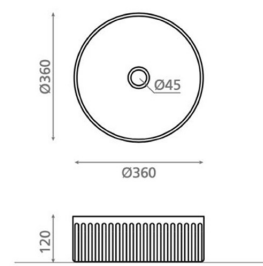

WADI

porcelain grey 360x360x120 mm

Product code 9260

Product description

WADI washbasin series brings traditional craftsmanship and modern design into the bathroom. Each washbasin in the series is a unique, handcrafted and hand-painted work of art. The color palette of the series combines natural shades and timeless design. The vessel washbasin is installed on top of the countertop. The product is delivered without a drain and P-trap. Please note that the washbasin model does not include an overflow protection.

Technical information

- Washbasin material: Porcelain
- Sink installation method: Countertop washbasin
- Washbasin color: Grey

Delivery content

Washbasin without overflow and without tap hole (non-closing waste and trap must be ordered separately)