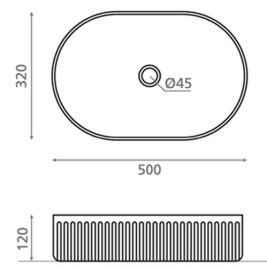

WADI OVAL

porcelain blue 320x500x120 mm

Product code 9259

Product description

WADI washbasin series brings traditional craftsmanship and modern design into the bathroom. Each washbasin in the series is a unique, handcrafted and hand-painted work of art. The color palette of the series combines natural shades and timeless design. The vessel washbasin is installed on top of the countertop. The product is delivered without a drain and P-trap. Please note that the washbasin model does not include an overflow protection.

Technical information

- Washbasin material: Porcelain
- Sink installation method: Countertop washbasin
- Washbasin color: Blue

Delivery content

Washbasin without overflow and without tap hole (non-closing waste and trap must be ordered separately)