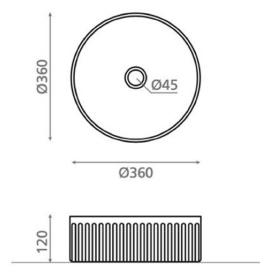

WADI

porcelain blue 360x360x120 mm

Product code 9258

Product description

WADI washbasin series brings traditional craftsmanship and modern design into the bathroom. Each washbasin in the series is a unique, handcrafted and hand-painted work of art. The color palette of the series combines natural shades and timeless design. The vessel washbasin is installed on top of the countertop. The product is delivered without a drain and P-trap. Please note that the washbasin model does not include an overflow protection.

Technical information

- Washbasin material: Porcelain
- Sink installation method: Countertop washbasin
- Washbasin color: Blue

Delivery content

Washbasin without overflow and without tap hole (non-closing waste and trap must be ordered separately)