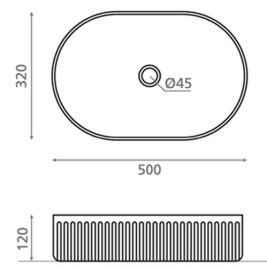

Technical information

- Washbasin material: Porcelain
- Sink installation method: Countertop washbasin
- Washbasin color: Green