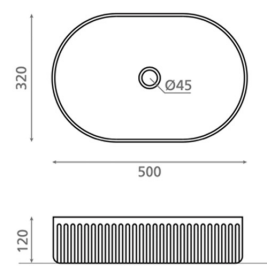

WADI OVAL

porcelain beige 320x500x120 mm

Product code 9255

Product description

WADI washbasin series brings traditional craftsmanship and modern design into the bathroom. Each washbasin in the series is a unique, handcrafted and hand-painted work of art. The color palette of the series combines natural shades and timeless design. The vessel washbasin is installed on top of the countertop. The product is delivered without a drain and P-trap. Please note that the washbasin model does not include an overflow protection.

Technical information

- Washbasin material: Porcelain
- Sink installation method: Countertop washbasin
- Washbasin color: Beige

Delivery content

Washbasin without overflow and without tap hole (non-closing waste and trap must be ordered separately)