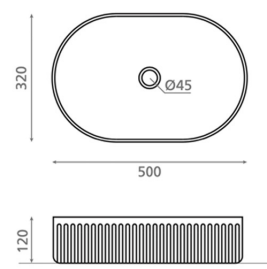

Technical information

- Washbasin material: Porcelain
- Sink installation method: Countertop washbasin
- Washbasin color: Rustiikki