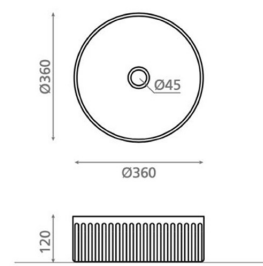

Technical information

- Washbasin material: Porcelain
- Sink installation method: Countertop washbasin
- Washbasin color: Rustiikki