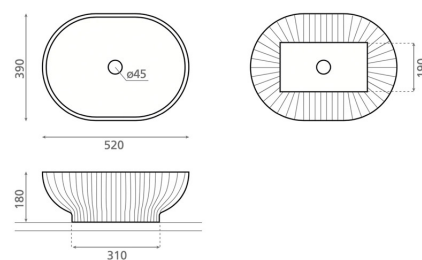

CERVINO OVAL

solid surface turquoise 390x520x180 mm

Product code 9251

Product description

The timeless and minimalist design of the Cervino washbasin makes it a perfect choice for a Scandinavian home. The washbasin is made of durable solid surface composite material. It is installed on top of the countertop; the faucet can be installed either next to or behind the washbasin. The product is delivered without a drain and P-trap. washbasin model does not include an overflow protection.

Technical information

- Washbasin material: Solid surface
- Sink installation method: Countertop washbasin
- Washbasin color: Turquoise

Delivery content

Washbasin without overflow and without tap hole (non-closing waste and trap must be ordered separately)