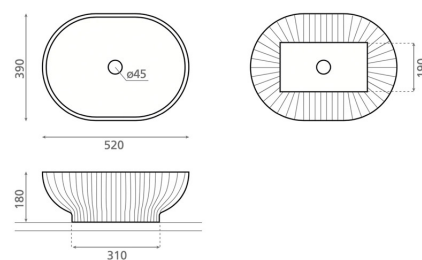

CERVINO OVAL

solid surface metallic grey 390x520x180 mm

Product code 9250

Product description

The timeless and minimalist design of the Cervino washbasin makes it a perfect choice for a Scandinavian home. The washbasin is made of durable solid surface composite material. It is installed on top of the countertop; the faucet can be installed either next to or behind the washbasin. The product is delivered without a drain and P-trap. washbasin model does not include an overflow protection.

Technical information

- Washbasin material: Solid surface
- Sink installation method: Countertop washbasin
- Washbasin color: Metallic grey

Delivery content

Washbasin without overflow and without tap hole (non-closing waste and trap must be ordered separately)