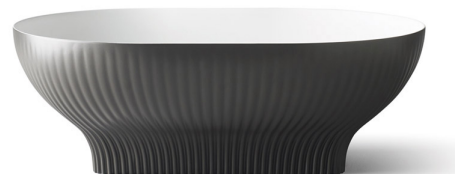

CERVINO OVAL

solid surface metallic grey 390x520x180 mm

Product code 9250

Product description

The timeless and minimalist design of the Cervino washbasin makes it a perfect choice for a Scandinavian home. The washbasin is made of durable solid surface composite material. It is installed on top of the countertop; the faucet can be installed either next to or behind the washbasin. The product is delivered without a drain and P-trap. washbasin model does not include an overflow protection.

Technical information

- Washbasin material: Solid surface
- Sink installation method: Countertop washbasin
- Washbasin color: Metallic grey

Delivery content

Washbasin without overflow and without tap hole (non-closing waste and trap must be ordered separately)