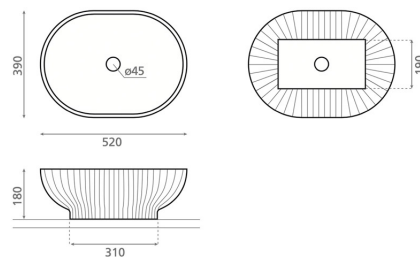

CERVINO OVAL

solid surface light grey 390x520x180 mm

Product code 9249

Product description

The timeless and minimalist design of the Cervino washbasin makes it a perfect choice for a Scandinavian home. The washbasin is made of durable solid surface composite material. It is installed on top of the countertop; the faucet can be installed either next to or behind the washbasin. The product is delivered without a drain and P-trap. washbasin model does not include an overflow protection.

Technical information

- Washbasin material: Solid surface
- Sink installation method: Countertop washbasin
- Washbasin color: Light grey

Delivery content

Washbasin without overflow and without tap hole (non-closing waste and trap must be ordered separately)