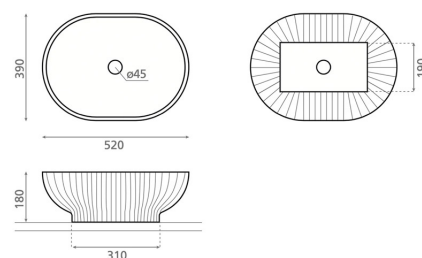

CERVINO OVAL

solid surface white 390x520x180 mm

Product code 9248

Product description

The timeless and minimalist design of the Cervino washbasin makes it a perfect choice for a Scandinavian home. The washbasin is made of durable solid surface composite material. It is installed on top of the countertop; the faucet can be installed either next to or behind the washbasin. The product is delivered without a drain and P-trap. washbasin model does not include an overflow protection.

Technical information

- Washbasin material: Solid surface
- Sink installation method: Countertop washbasin
- Washbasin color: White

Delivery content

Washbasin without overflow and without tap hole (non-closing waste and trap must be ordered separately)