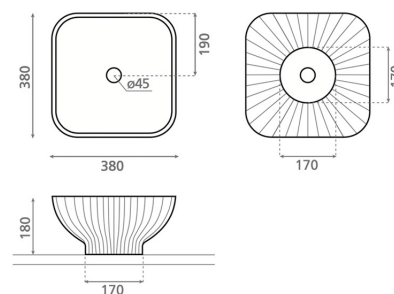

CERVINO CUADRADO

solid surface turquoise 380x380x180 mm

Product code 9247

Product description

The timeless and minimalist design of the Cervino washbasin makes it a perfect choice for a Scandinavian home. The washbasin is made of durable solid surface composite material. It is installed on top of the countertop; the faucet can be installed either next to or behind the washbasin. The product is delivered without a drain and P-trap. washbasin model does not include an overflow protection.

Technical information

- Washbasin material: Solid surface
- Sink installation method: Countertop washbasin
- Washbasin color: Turquoise

Delivery content

Washbasin without overflow and without tap hole (non-closing waste and trap must be ordered separately)