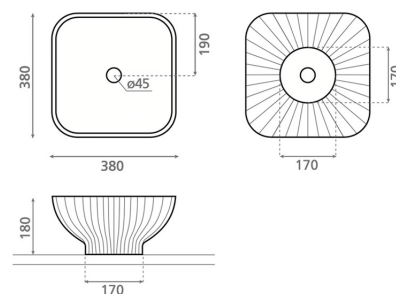

Technical information

- Washbasin material: Solid surface
- Sink installation method: Countertop washbasin
- Washbasin color: Metallic grey