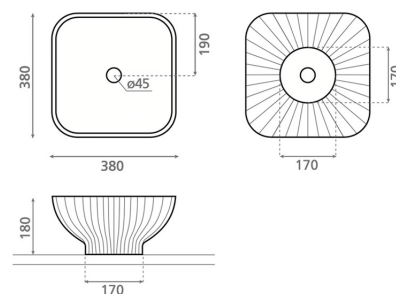

CERVINO CUADRADO

solid surface light grey 380x380x180 mm

Product code 9245

Product description

The timeless and minimalist design of the Cervino washbasin makes it a perfect choice for a Scandinavian home. The washbasin is made of durable solid surface composite material. It is installed on top of the countertop; the faucet can be installed either next to or behind the washbasin. The product is delivered without a drain and P-trap. washbasin model does not include an overflow protection.

Technical information

- Washbasin material: Solid surface
- Sink installation method: Countertop washbasin
- Washbasin color: Light grey

Delivery content

Washbasin without overflow and without tap hole (non-closing waste and trap must be ordered separately)