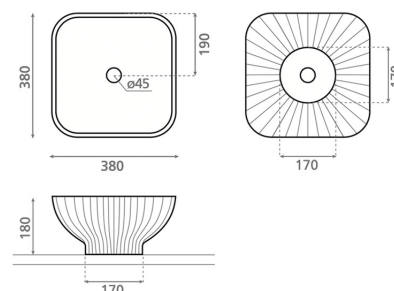

CERVINO CUADRADO

solid surface white 380x380x180 mm

Product code 9244

Product description

The timeless and minimalist design of the Cervino washbasin makes it a perfect choice for a Scandinavian home. The washbasin is made of durable solid surface composite material. It is installed on top of the countertop; the faucet can be installed either next to or behind the washbasin. The product is delivered without a drain and P-trap. washbasin model does not include an overflow protection.

Technical information

- Washbasin material: Solid surface
- Sink installation method: Countertop washbasin
- Washbasin color: White

Delivery content

Washbasin without overflow and without tap hole (non-closing waste and trap must be ordered separately)