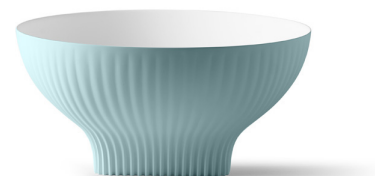

CERVINO CIRCULAR

solid surface turquoise 380x380x180 mm

Product code 9243

Product description

The timeless and minimalist design of the Cervino washbasin makes it a perfect choice for a Scandinavian home. The washbasin is made of durable solid surface composite material. It is installed on top of the countertop; the faucet can be installed either next to or behind the washbasin. The product is delivered without a drain and P-trap. washbasin model does not include an overflow protection.

Technical information

- Washbasin material: Solid surface
- Sink installation method: Countertop washbasin
- Washbasin color: Turquoise

Delivery content

Washbasin without overflow and without tap hole (non-closing waste and trap must be ordered separately)