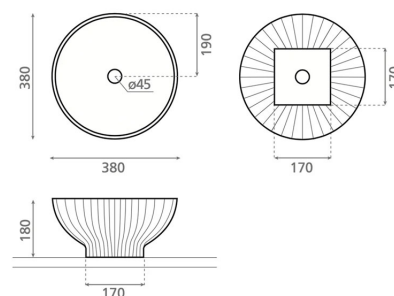

CERVINO CIRCULAR

solid surface turquoise 380x380x180 mm

Product code 9243

Product description

The timeless and minimalist design of the Cervino washbasin makes it a perfect choice for a Scandinavian home. The washbasin is made of durable solid surface composite material. It is installed on top of the countertop; the faucet can be installed either next to or behind the washbasin. The product is delivered without a drain and P-trap. washbasin model does not include an overflow protection.

Technical information

- Washbasin material: Solid surface
- Sink installation method: Countertop washbasin
- Washbasin color: Turquoise

Delivery content

Washbasin without overflow and without tap hole (non-closing waste and trap must be ordered separately)