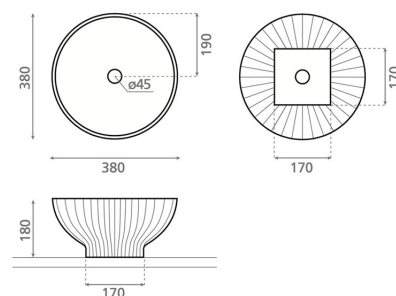

CERVINO CIRCULAR

solid surface metallic grey 380x380x180 mm

Product code 9242**Product description**

The timeless and minimalist design of the Cervino washbasin makes it a perfect choice for a Scandinavian home. The washbasin is made of durable solid surface composite material. It is installed on top of the countertop; the faucet can be installed either next to or behind the washbasin. The product is delivered without a drain and P-trap. washbasin model does not include an overflow protection.

**Technical information**

- Washbasin material: Solid surface
- Sink installation method: Countertop washbasin
- Washbasin color: Metallic grey

**Delivery content**

Washbasin without overflow and without tap hole (non-closing waste and trap must be ordered separately)