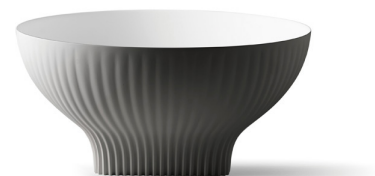

CERVINO CIRCULAR

solid surface metallic grey 380x380x180 mm

Product code 9242**Product description**

The timeless and minimalist design of the Cervino washbasin makes it a perfect choice for a Scandinavian home. The washbasin is made of durable solid surface composite material. It is installed on top of the countertop; the faucet can be installed either next to or behind the washbasin. The product is delivered without a drain and P-trap. washbasin model does not include an overflow protection.

**Technical information**

- Washbasin material: Solid surface
- Sink installation method: Countertop washbasin
- Washbasin color: Metallic grey

**Delivery content**

Washbasin without overflow and without tap hole (non-closing waste and trap must be ordered separately)