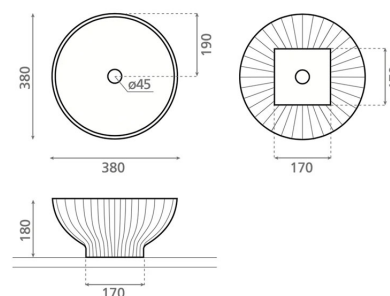

CERVINO CIRCULAR

solid surface light grey 380x380x180 mm

Product code 9241

Product description

The timeless and minimalist design of the Cervino washbasin makes it a perfect choice for a Scandinavian home. The washbasin is made of durable solid surface composite material. It is installed on top of the countertop; the faucet can be installed either next to or behind the washbasin. The product is delivered without a drain and P-trap. washbasin model does not include an overflow protection.

Technical information

- Washbasin material: Solid surface
- Sink installation method: Countertop washbasin
- Washbasin color: Light grey

Delivery content

Washbasin without overflow and without tap hole (non-closing waste and trap must be ordered separately)